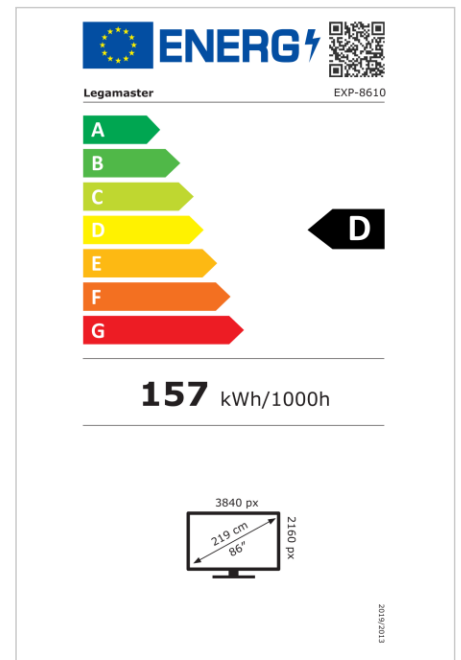

- Non-Os touch monitor
- High precision infrared technology
- Hardened glass + anti glare coating
- 3x HDMI 2.0 input
- 1x USB-C input (DP 1.4 + PD 65W)
- 40 touchpoints
- Easy to use mounting points (Easyfix)
- Up to 8 years of warranty
- 1% for the Planet certified

Art.No. **7-806110-86-EU**

GTIN **8713797110006**

EXPLORE 2 touch monitor

EXP-8610 EU

Display

- Display diagonal: 86 inch
- Display technology: TFT LCD
- Panel type: IPS
- Backlight type: Direct LED
- Display resolution: 3840 x 2160 px | 4K Ultra HD
- Display brightness: 400 cd/m²
- Display number of colours: 1.073 billion colours
- Contrast ratio (static): 1200:1
- Contrast ratio (dynamic): 5000:1
- Aspect ratio: 16:9
- Display refresh rate: 60 fps
- Response time: 8 ms
- Viewing angle: H: 178° / V: 178°
- Display control: IR remote controller, Keypad, RS-232C, Touch OSD
- Lifespan: 50000 Hours
- Durability: 18/7
- Screen orientation: Landscape

Touch system

- Touchscreen technology: High Precision Advanced Infrared
- Number of touch points: 40
- Touch accuracy: 2 mm
- Touch system response time: 5 ms
- Touch resolution: 32768 x 32768 px
- Touch operation: Finger, Glove, Palm, Stylus